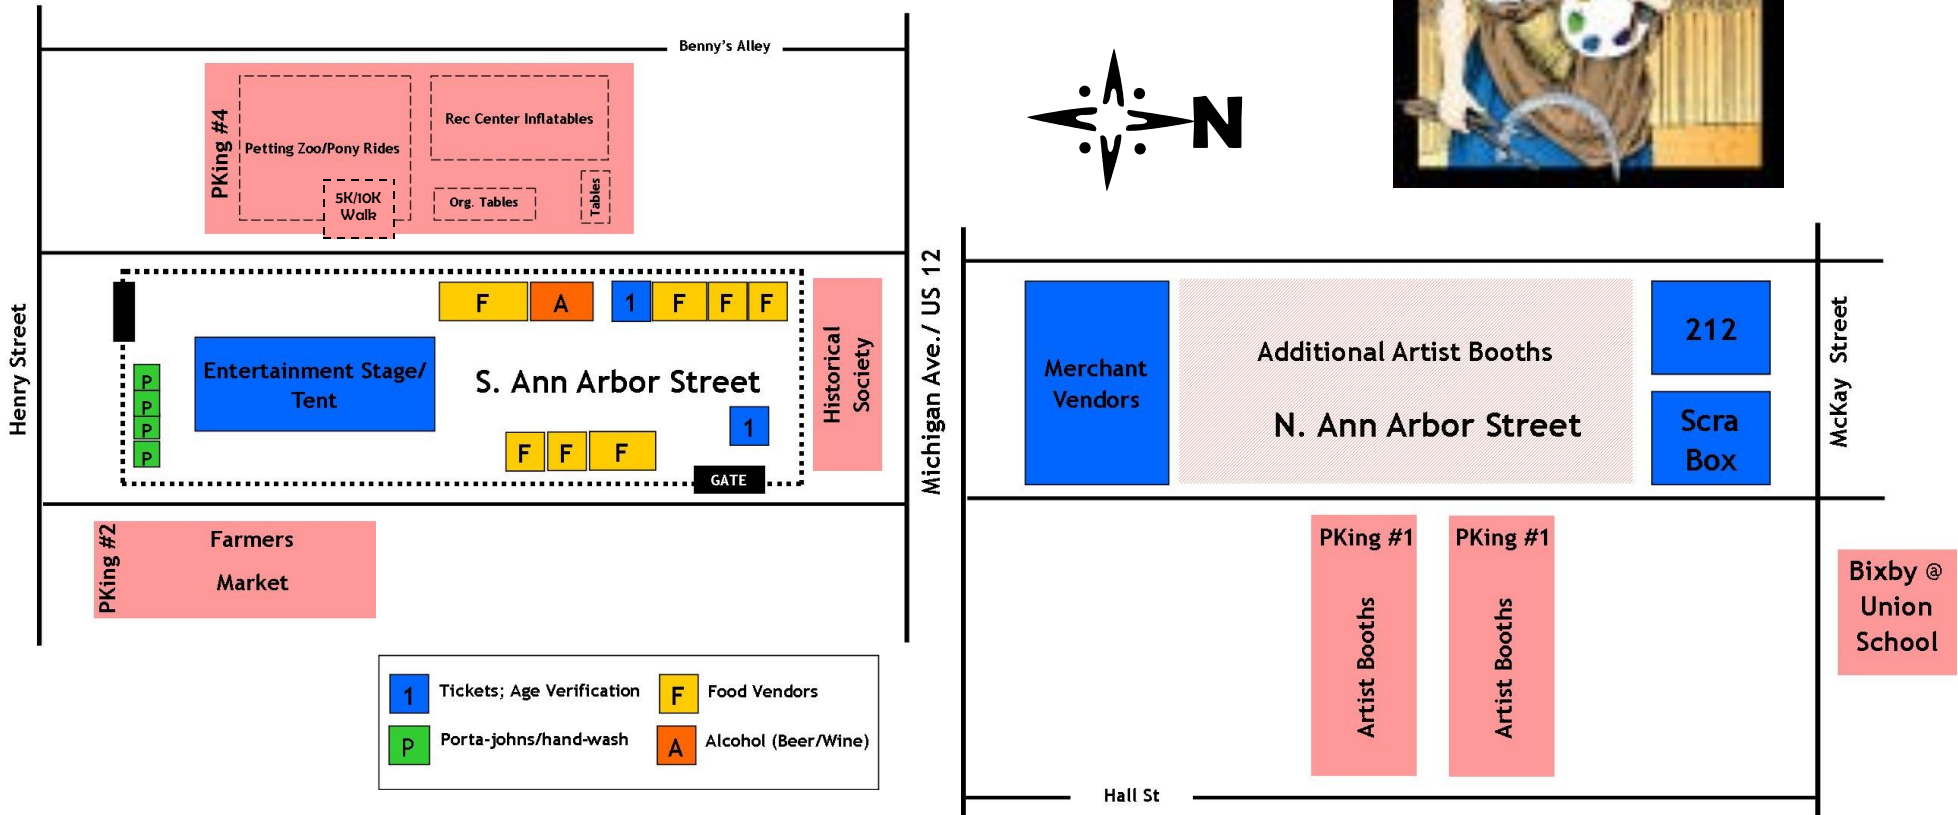

2010 Harvest of the Arts Oktoberfest Event Layout Map

For More Information:
www.salinedam.org/hoa